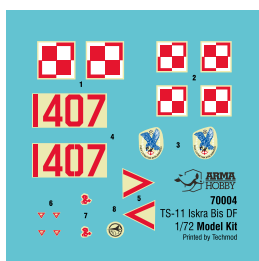

K A T A L O G 2 0 2 3 / O C T O B E R

TS-11 ISKRA BIS DF

70001 DELUXE SET
(two kits in the box)

- ▶ 142 pcs (2 sets)
- ▶ 6 decal options
- ▶ photoetched frets x2
- ▶ resin parts
- ▶ film
- ▶ masks

TS-11 ISKRA BIS DF

70002

- ▶ 71 pcs
- ▶ 4 decal option
- ▶ photoetched frets
- ▶ masks

TS-11 ISKRA BIS DF

70003

- ▶ 71 pcs
- ▶ 4 decal option
- ▶ masks

TS-11 ISKRA BIS DF

70004

- ▶ 71 pcs
- ▶ 1 decal option

PZL P.7A

70005 DELUXE SET
(two kits in the box)

- ▶ 92 pcs (2 sets)
- ▶ 8 decal option
- ▶ photoetched fret x2
- ▶ film
- ▶ metal
- ▶ resin

PZL P.7A

70006

- ▶ 46 pcs
- ▶ 4 decal option
- ▶ photoetched fret
- ▶ film
- ▶ masks