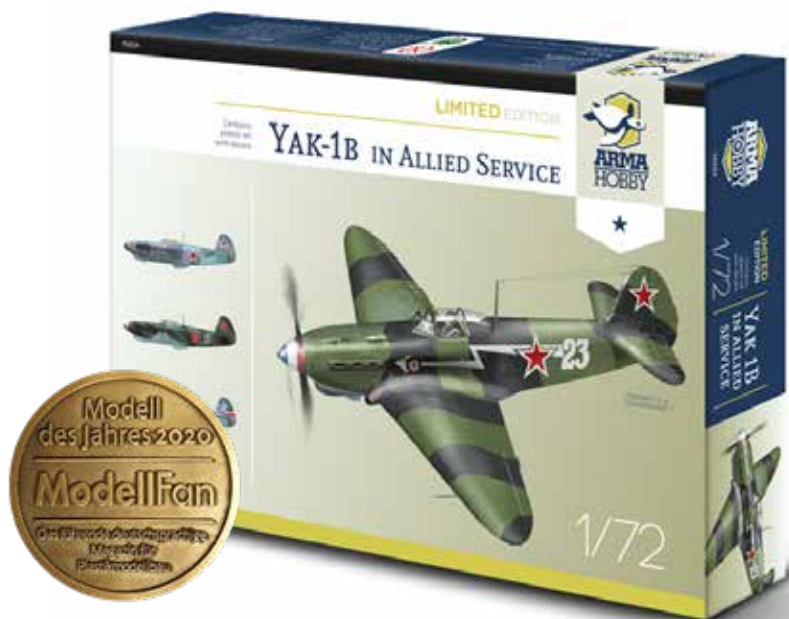

YAKOVLEV YAK-1B IN ALLIED SERVICE

70029

- 46 pcs
- 4 decal option