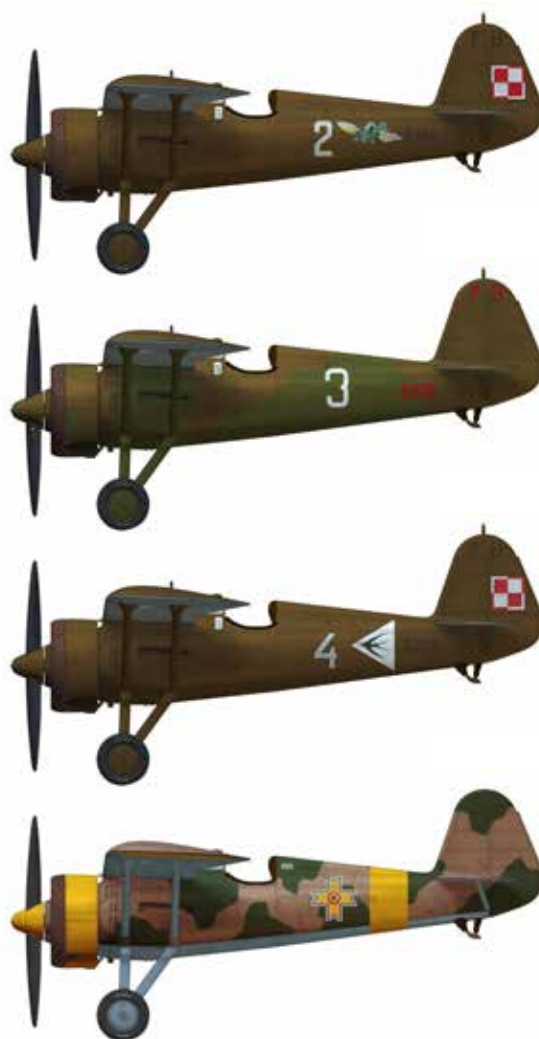

P-51 B/C MUSTANG™

70067

- ▶ 100 pcs
- ▶ 3 decal option
- ▶ masks

1/48
SCALE

PZL P.11c

40001

- ▶ 72 pcs
- ▶ 4 decal option
- ▶ photo etched fret
- ▶ masks

PZL P.11c