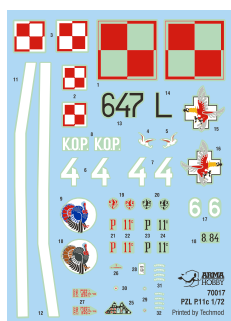

- ▶ 71 pcs
- ▶ 4 decal option
- ▶ photoetched fret
- ▶ film
- ▶ mask

PZL P.11c

70016

- ▶ 71 pcs
- ▶ 2 decal option
- ▶ photoetched fret

PZL P.11C KRESY

70017

- ▶ 71 pcs
- ▶ 4 decal option
- ▶ photoetched fret