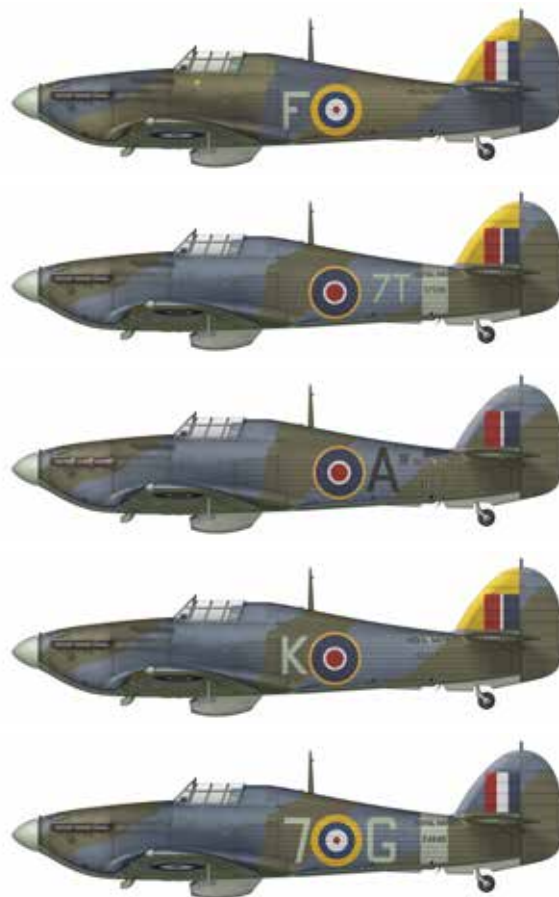

SEA HURRICANE Mk IB

70061

- 63 pcs
- 5 decal option
- 3D resine prints
- masks