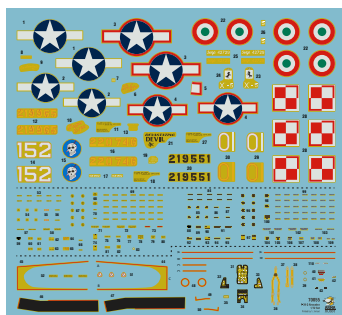

P-39Q AIRACOBRA

70055

- 89 pcs
- 5 decal option
- masks
- steel balls weight